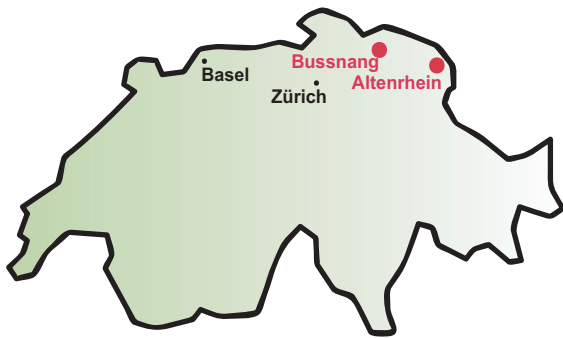

Stadler Altenrhein AG

Stadler Altenrhein AG
Industrie- und Gewerbepark
CH-9423 Altenrhein

Telephon +41 (0) 71 858 41 41
Fax +41 (0) 71 858 41 42

Directions

Zürich - Altenrhein

1. Motorway A1 direction St.Gallen /Rorschach
2. Exit Rheineck/Thal, direction Altenrhein, Rorschach
3. At the roundabout direction Airport, after 400 meters left into the "Industrie und Gewerbepark"